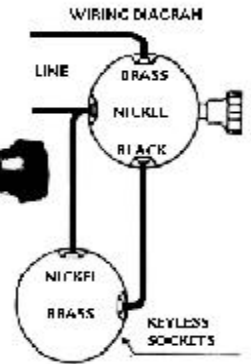

SKT 03
Push Socket
Brite Gilt

SKT 04
Keyless Socket
Brite Gilt

SKT 05
3-Way Socket
Brite Gilt

SKT 13
3-Wire Socket
(for two lights in one lamp
with another socket)

SKT 14
Keyless Socket
Short

SKT 06
Single circuit
with turn knob

SKT 01
Bakelite Socket
Tapped 1/8 IP

SKT 08
Candelabra
2 piece slide on

SKT 07
Pin Type Socket
with screw on base

SKT 02
Candelabra Socket
with Fiber Sleeve

SKT 09
Candelabra Socket
Snap-in with 6" Leads

SKT 10
2-pc Porcelain
Socket with Gasket

SKT 11
Porcelain Socket with
Metal Base and Gasket
(Approved for grow lights)

HDW CS
Push Button Canopy Switch
with Metal Button

SKT B1
Socket Base
with Grommet

SKT B2
Socket Base
with Set Screw